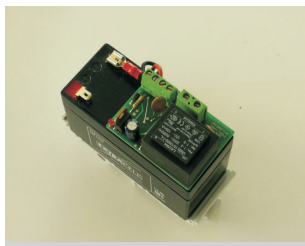

SPEAK/LISTEN UNIT

CODE:
PC

**SPEAK/LISTEN UNIT
FRONT MOUNT**

CODE:
PCMF

**SPEAK/LISTEN UNIT
FRONT MOUNT
TYPE SL**

CODE:
PCSL

**SPEAK/LISTEN UNIT
PLATE BACK MOUNT
TYPE SL**

CODE:
PCSLRP

**RECEIVER FOR
SPEAK/LISTEN AND
TELEPHONE DIAL**

CODE:
CCOCC

MACHINE ROOM UNIT

CODE:
ULMCO12 12V
ULMCO24 24V

**FEEDER FOR INTERCOM
AND ALARM**

CODE:
AL-CC6 12V
AL-CC12 24V

BLACK TELEPHONE

CODE:
TMP

**COVER SPEAK/LISTEN
AND GONG
FRONT MOUNT**

CODE:
CPCMF